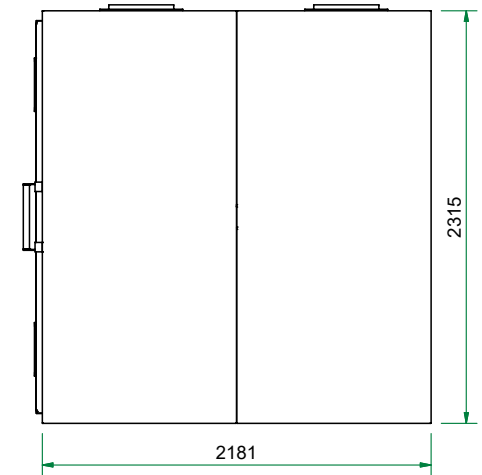

The possible locations for the shielded door are marked green

Top view

Front view

Right view

| | | | | |
|---|--|-----------------|-----------------------------------|-----------------|
| Title : Faraday cage 2x3 2181x3354 | | Scale 1 : 30 | Designed : RvdB | Checked : |
| Projectname : Faraday cage 2x3 2181x3354 | | | Date : 1-12-2022 | Date : |
| Client : | | Projection | A3 Page | Project number: |
| WWW.HOLLANDSHIELDING.COM TELEFOON : +31 78 204 9000 FAX : +31 78 204 9008 E-MAIL : INFO@HOLLANDSHIELDING.COM | | | | Rev. 00 |
| | | | 1 of 1 Faraday cage 2x3 2181x3354 | |