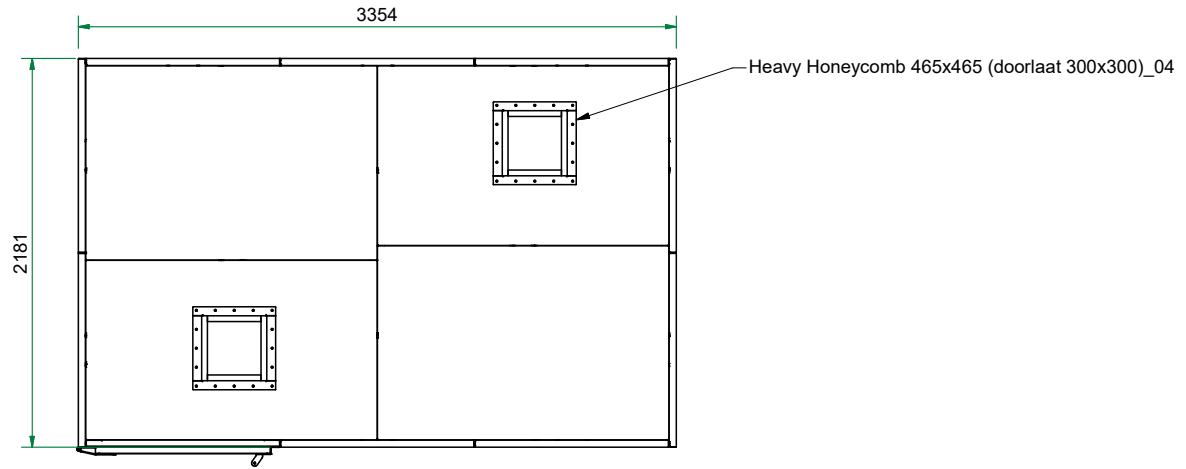

The possible locations for the shielded door are marked green

Top view

Front view

Right view

| | | | | |
|---|--|-----------------|-----------------------------------|-----------------|
| Title : Faraday cage 2x3 2181x3354 | | Scale 1 : 30 | Designed : RvdB | Checked : |
| Projectname : Faraday cage 2x3 2181x3354 | | | Date : 1-12-2022 | Date : |
| Client : | | Projection | A3 Page | Project number: |
| WWW.HOLLANDSHIELDING.COM TELEFOON : +31 78 204 9000 FAX : +31 78 204 9008 E-MAIL : INFO@HOLLANDSHIELDING.COM | | | | Rev. 00 |
| | | | 1 of 1 Faraday cage 2x3 2181x3354 | |