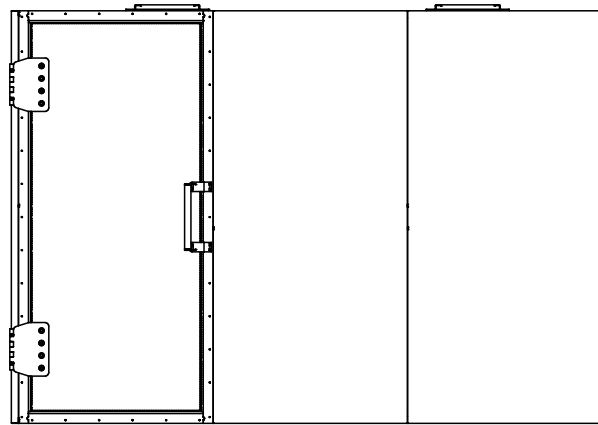

The possible locations for the shielded door are marked green

Top view

Front view

Right view

| | | | | |
|---|--|-----------------|-----------------------------------|-----------------|
| Title : Faraday cage 2x3 2181x3354 | | Scale 1 : 30 | Designed : RvdB | Checked : |
| Projectname : Faraday cage 2x3 2181x3354 | | | Date : 1-12-2022 | Date : |
| Client : | | Projection | A3 Page | Project number: |
| WWW.HOLLANDSHIELDING.COM TELEFOON : +31 78 204 9000 FAX : +31 78 204 9008 E-MAIL : INFO@HOLLANDSHIELDING.COM | | | | Rev. 00 |
| | | | 1 of 1 Faraday cage 2x3 2181x3354 | |